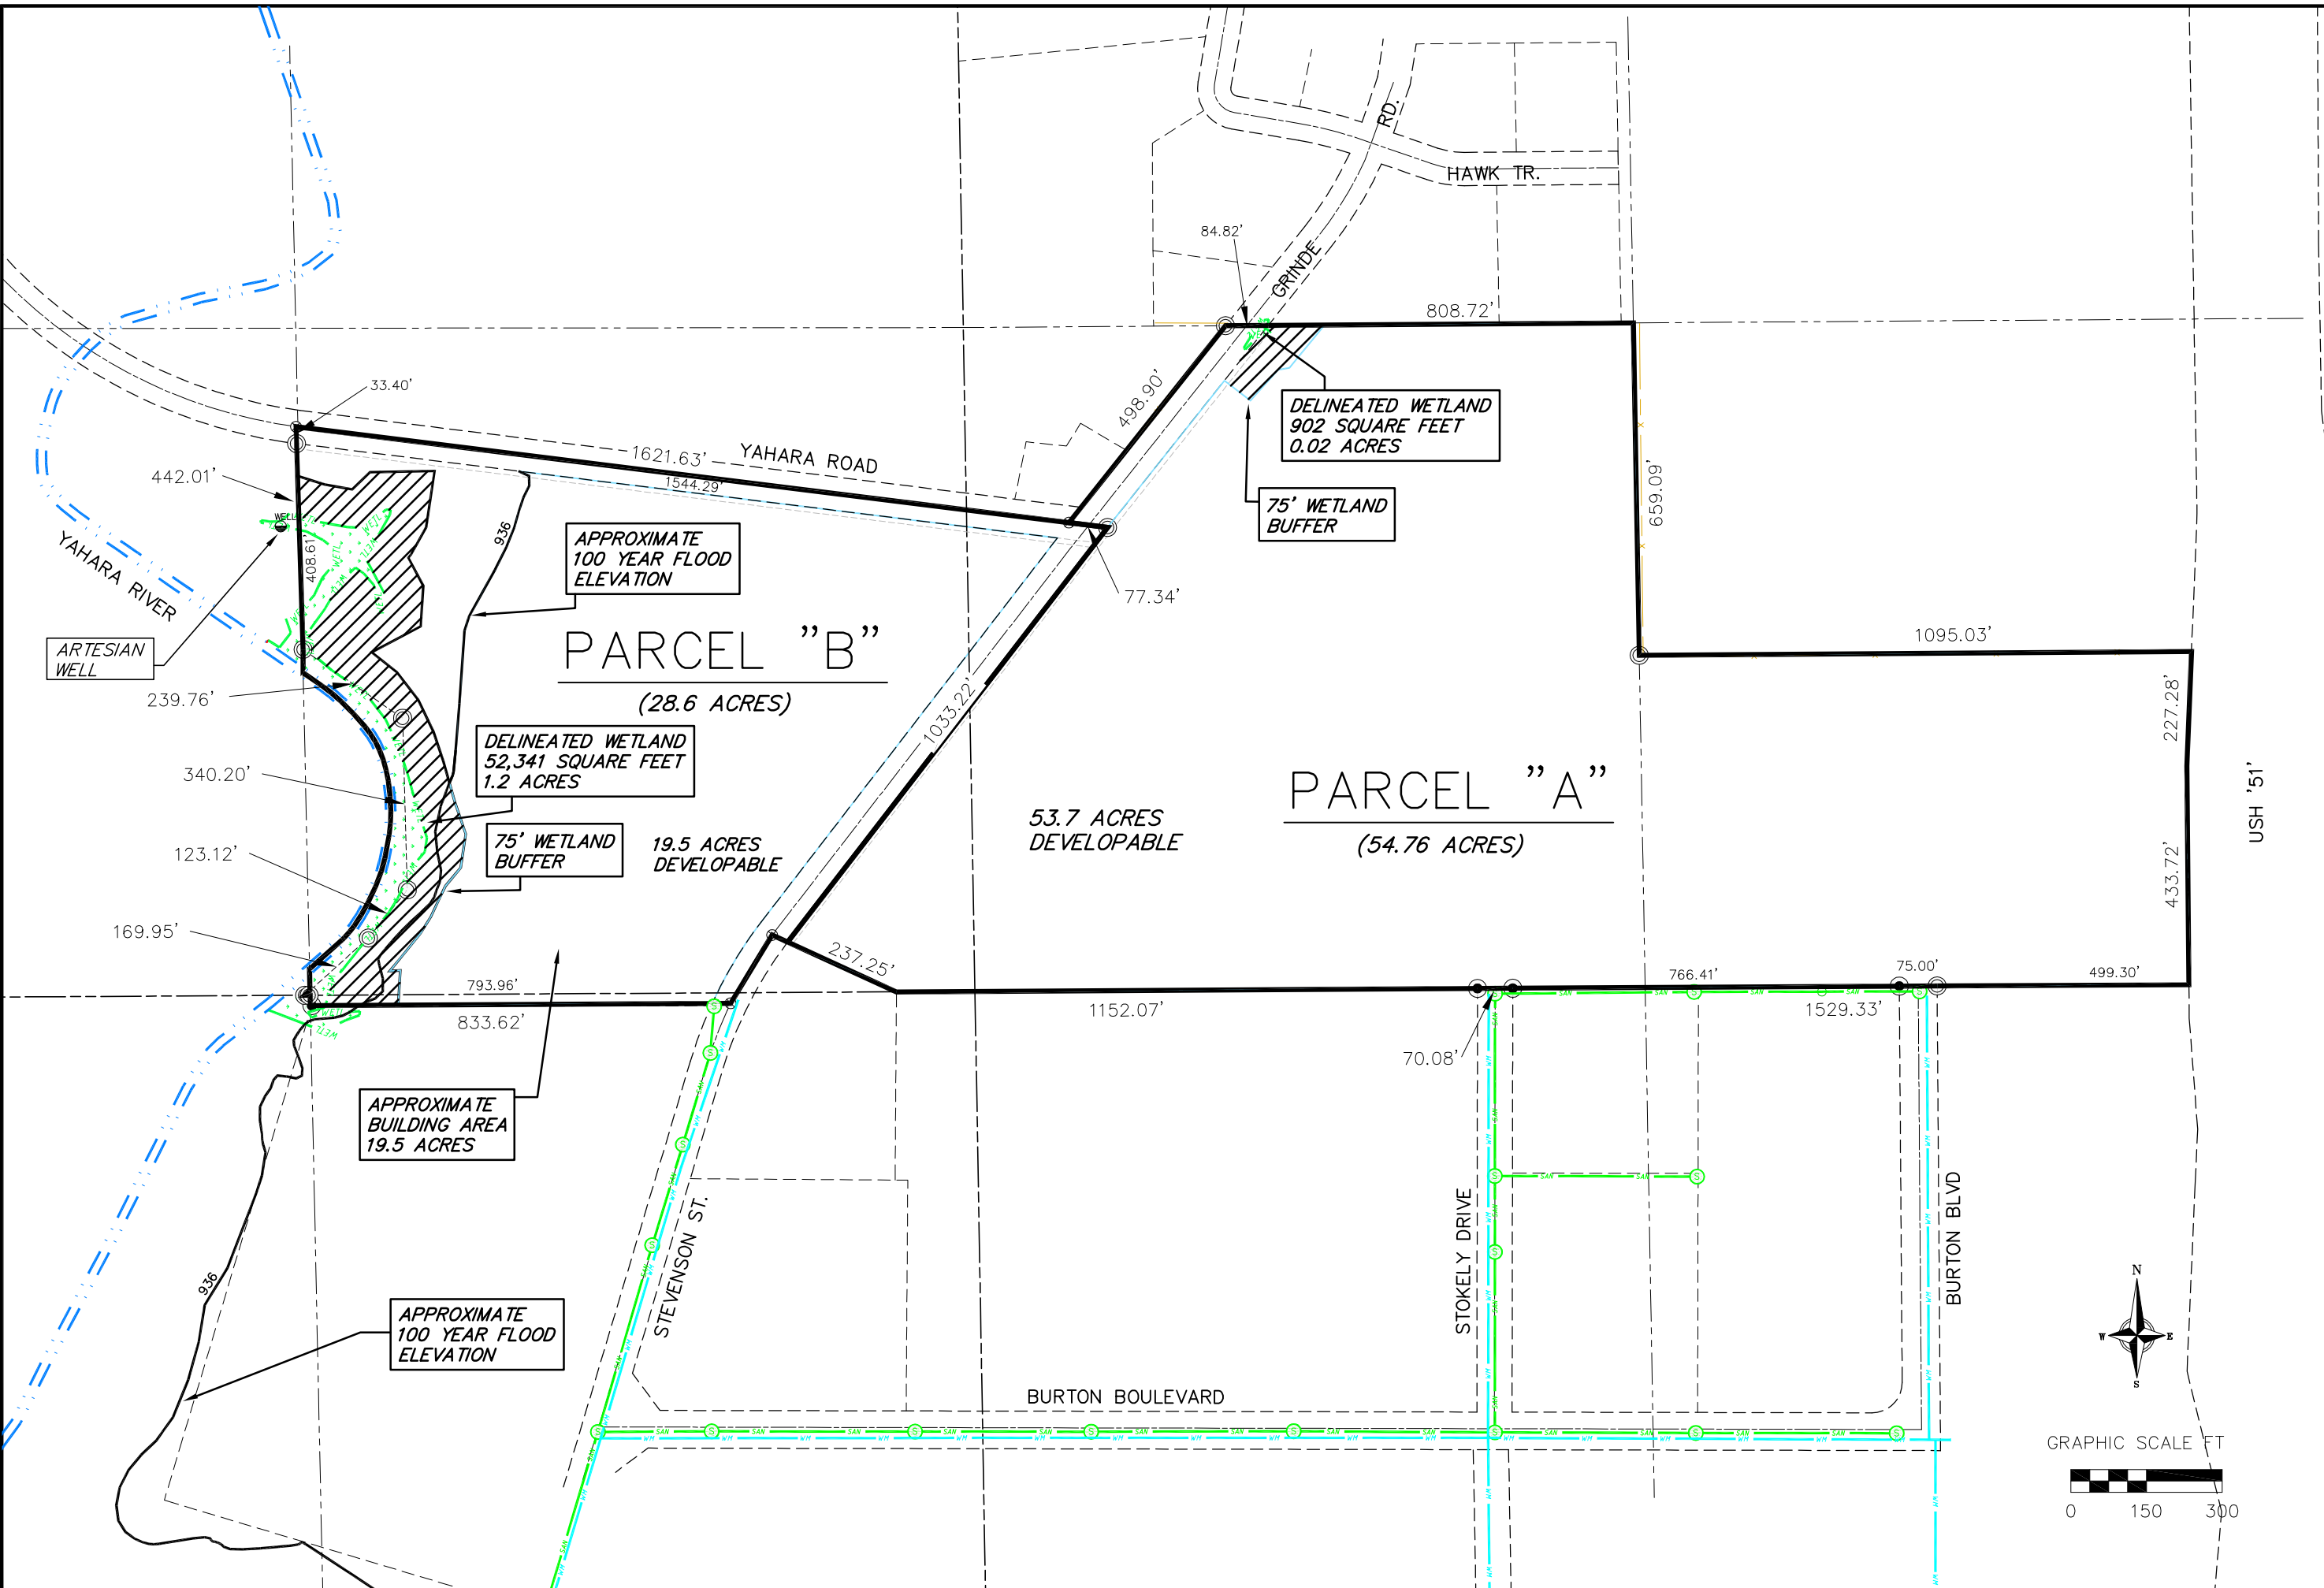

R:\DeForest 013117540 TID No. 6 - DeForest North Business Park\Task 200 North Business Park\Civil\3D\DeForest North Business Park\_GREG\_2014\_10\_28.dwg ©2009, vierbicher Associates, Inc.  
 28 Oct 2014 - 2:12p