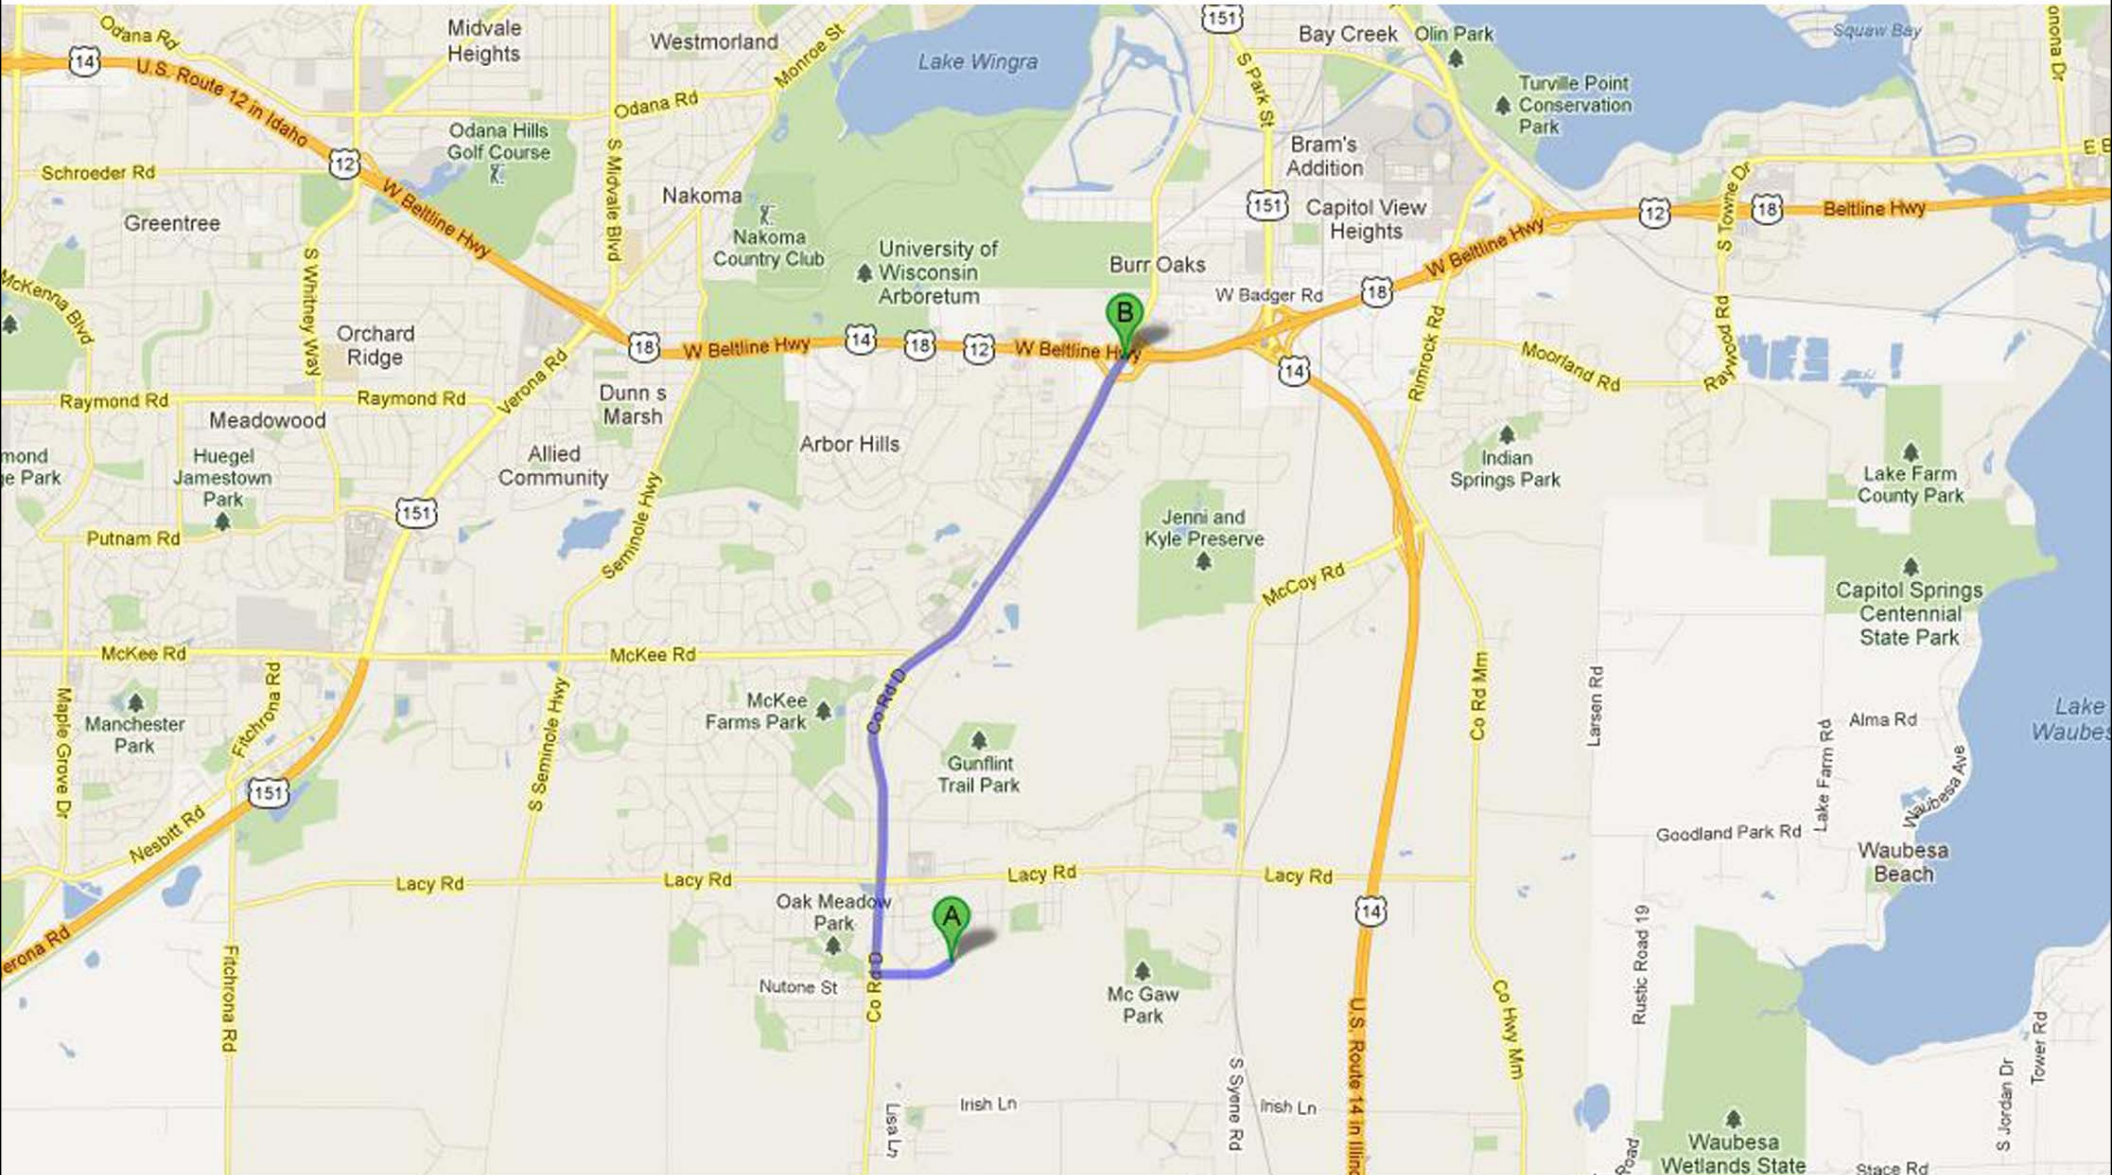

Fitchburg Technology Campus - Phase II Fitchburg, Wisconsin

Nobel Drive to Highways 12/14/18
Distance: 3.4 miles