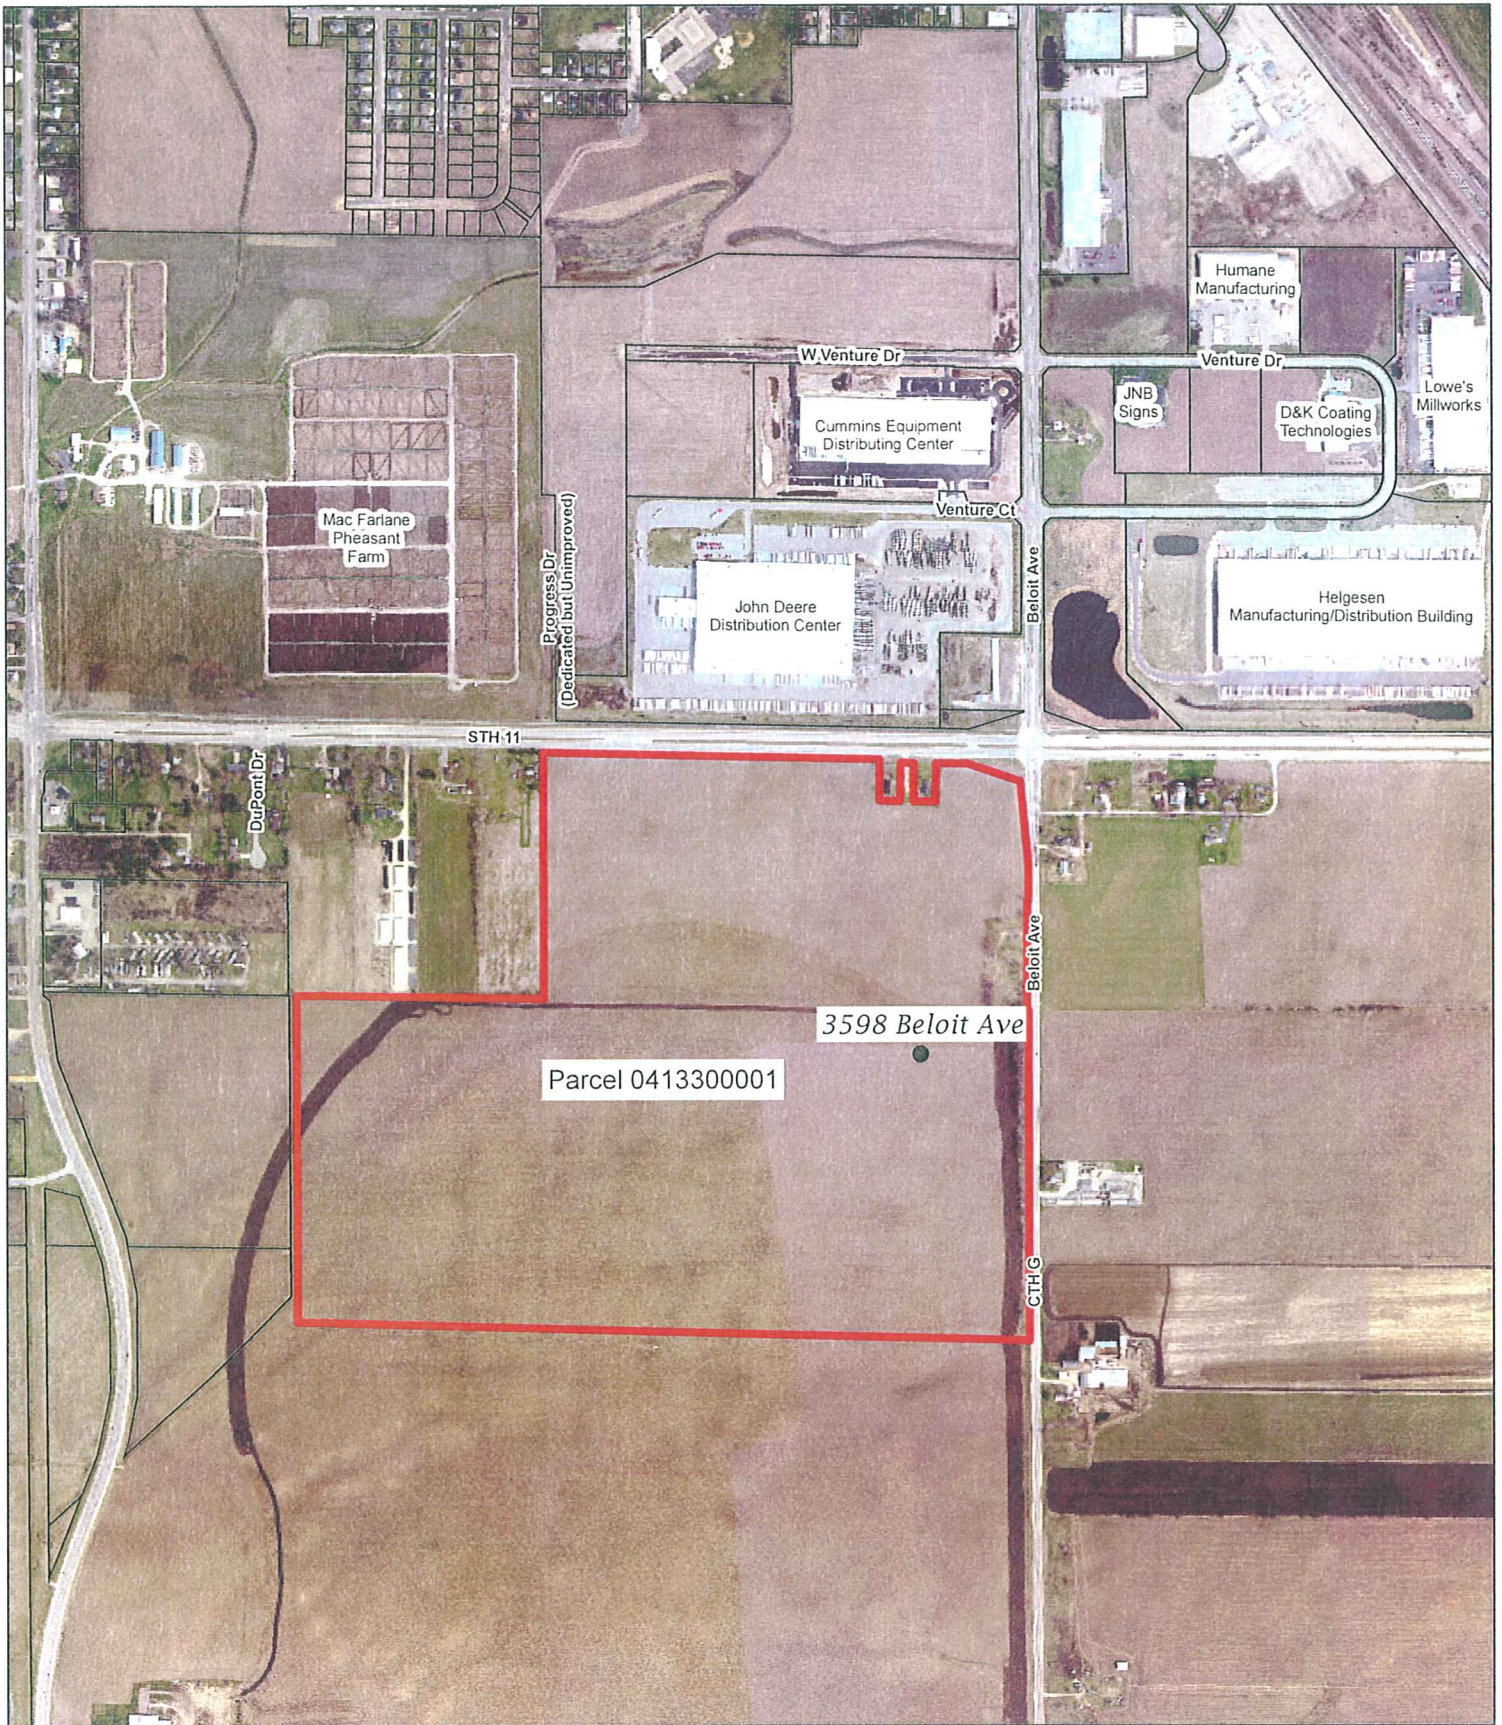

#2 Air Photo

 Parcel 041330001

Aerial Photo Date: May 14, 2008

0 500 1,000
1" = 1,000'

Wisconsin's Park Place
City of Janesville
PLANNING SERVICES

Date: June 2010 K. Benz, Planning Services

Map Location: S:\Projects\Economic_Development\ADY\Phase II. Property Information - Exhibit 1.mxd