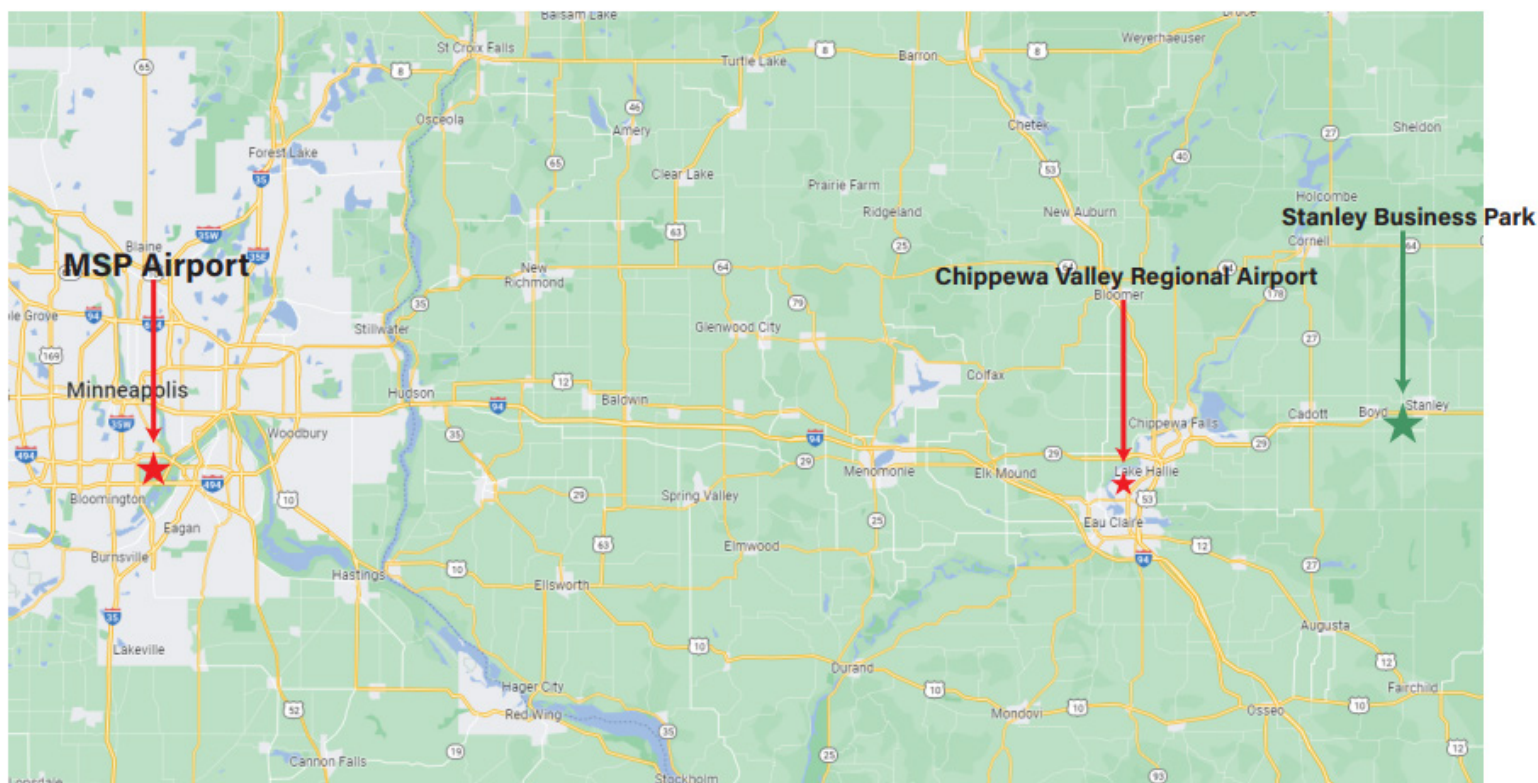

Stanley, Wisconsin Business Park West Highway Airport Infrastructure

40 Miles to US Interstate

MSP International Airport
www.mspairport.com

28 Miles to US Highway

**Chippewa Valley
Regional Airport**

Located on State Highway